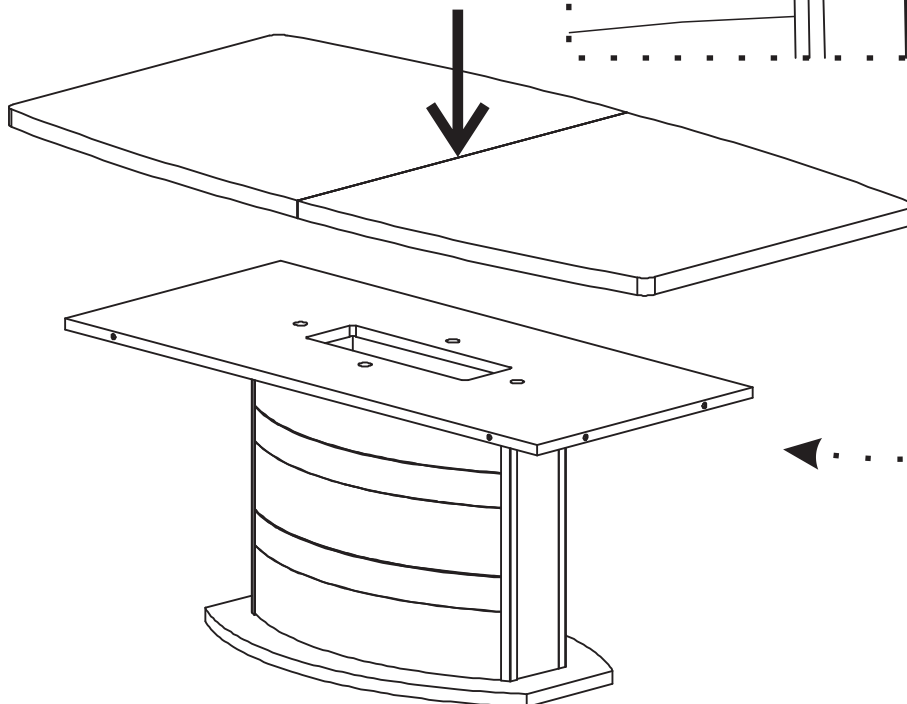

CAMELGROUP via S. Antonio, 7 - 31010 - Orsago (TV) ITALY - Ph. +39 0438 99.74.11 - Fax +39 0438 99.11.23
www.modumitalia.it - info@modumitalia.it

ROMA-DAY / PLATINUM-DAY DINING TABLE

1 N.B: APPLY ALL BOLTS
BEFORE THE
TIGHTENING .