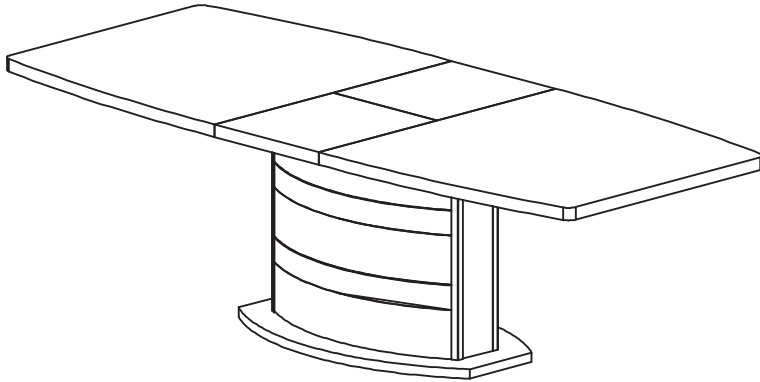

CAMELGROUP via S. Antonio, 7 - 31010 - Orsago (TV) ITALY - Ph. +39 0438 99.74.11 - Fax +39 0438 99.11.23
www.modumitalia.it - info@modumitalia.it

ROMA-DAY / PLATINUM-DAY DINING TABLE

1 N.B: APPLY ALL BOLTS
BEFORE THE
TIGHTENING .