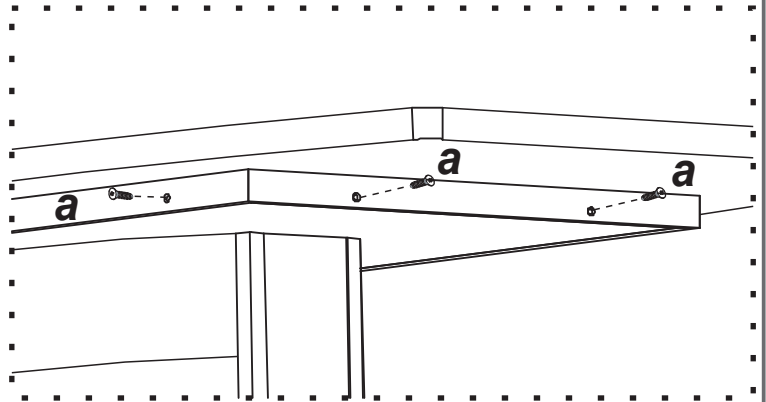

CAMELGROUP via S. Antonio, 7 - 31010 - Orsago (TV) ITALY - Ph. +39 0438 99.74.11 - Fax +39 0438 99.11.23
www.modumitalia.it - info@modumitalia.it

ROMA-DAY / PLATINUM-DAY DINING TABLE

1 N.B: APPLY ALL BOLTS
BEFORE THE
TIGHTENING .