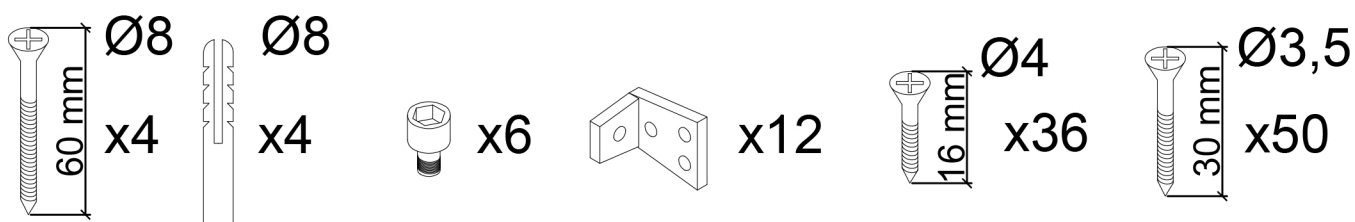

info@ffrancoehijos.com
export@ffrancoehijos.com
www.francofurniture.es

ESP ENG FR

CONTENT:

H1

H2

H3

H4

H5

H6

KS 1750mm (68,90") / QS 1500mm (59,06")

T1

KS 1750mm (68,90") / QS 1500mm (59,06")

T2

P1

P2

P3