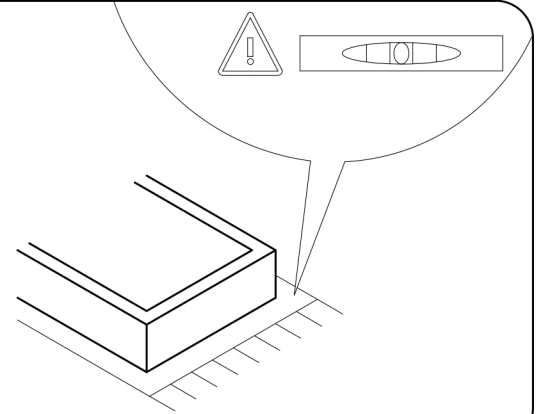

150min.

4 qualified individuals minimum /
4 personas cualificadas como mínimo

6 mm

UNPACK CAREFULLY/
DESEMBALAR CUIDADOSAMENTE