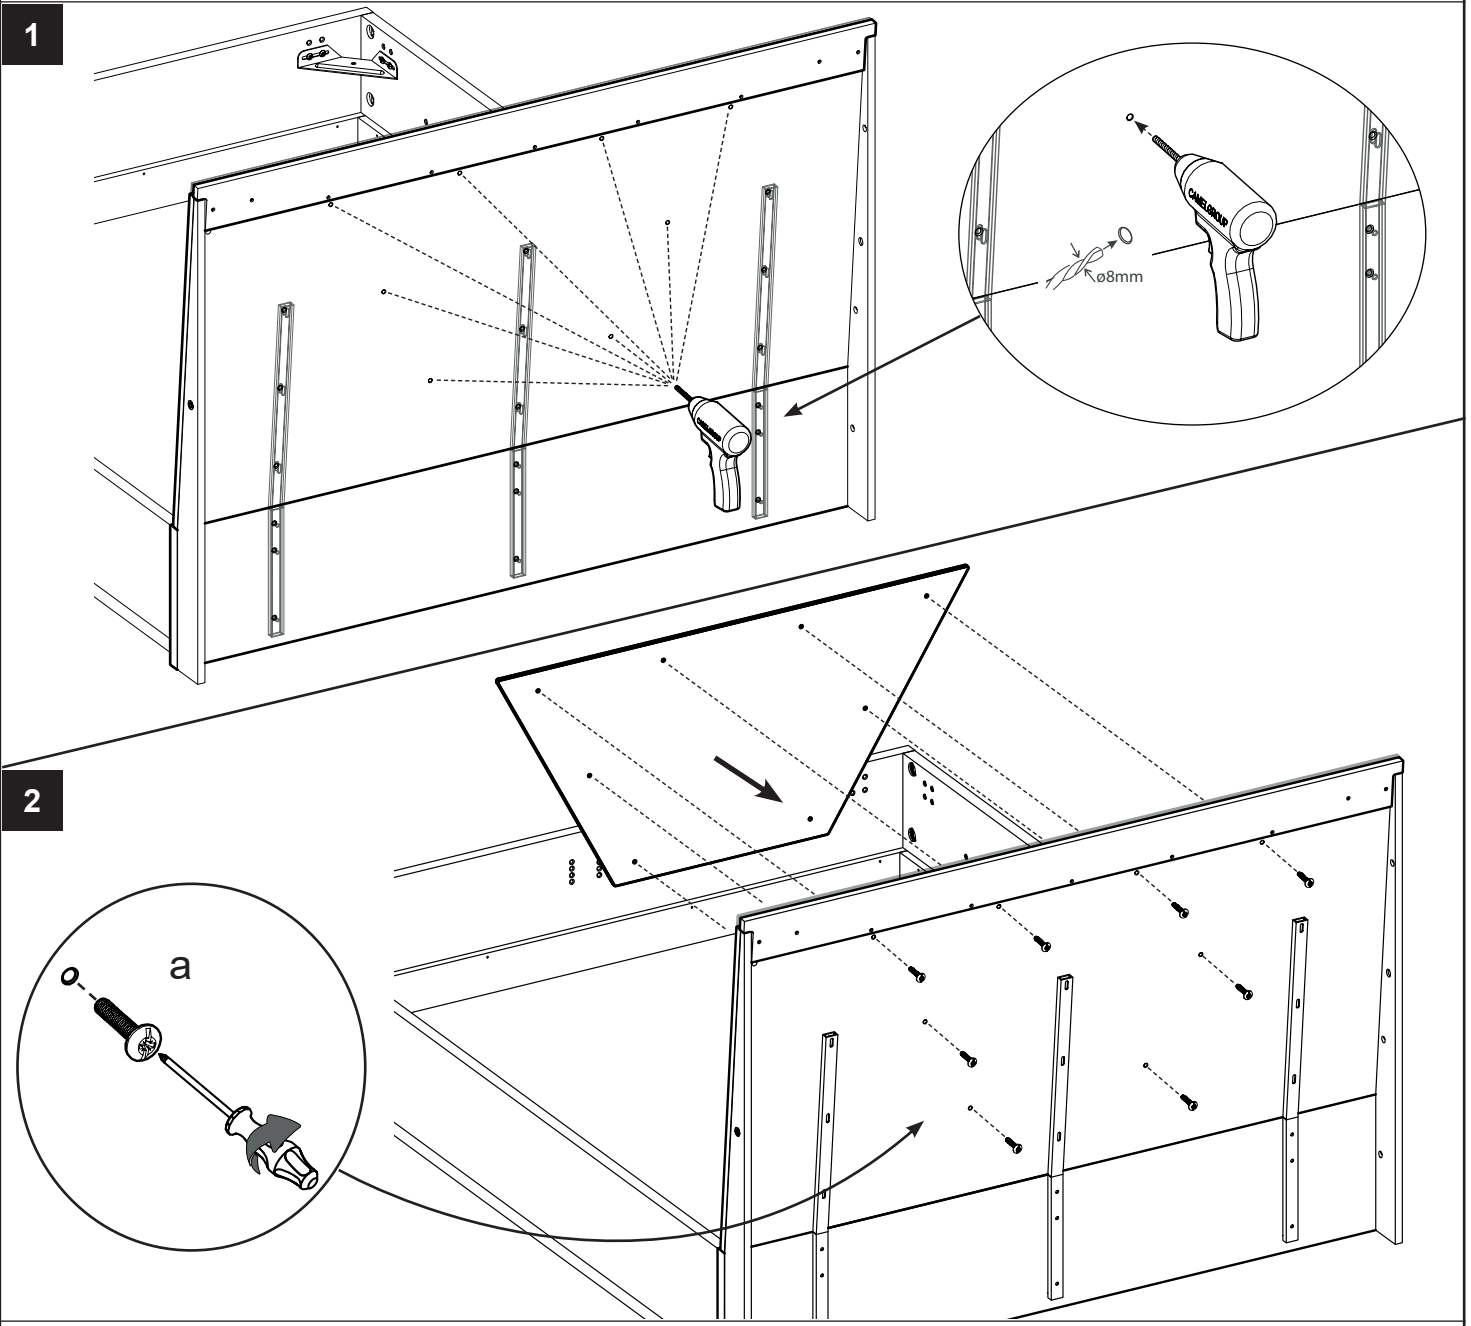

CAMELGROUP srl | Via S. Antonio 7 - 31010 Orsago (TV) - Italy | ph. +39 0438 997411 - fax. +39 0438 991123
info@modumitalia.it - www.modumitalia.it

SMART