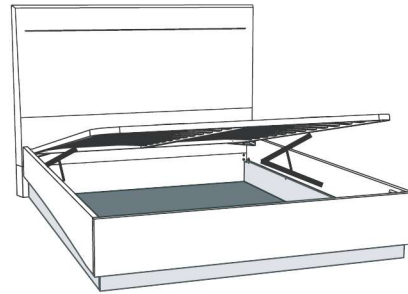

BED 140 / QS / 160 / 180 / KS

| <i>a x8</i> | <i>b x8</i> |
|---|---|
| BED: 140-160-180 | BED: QS-KS |
|  |  |
| TBLM6x30 | TBLM6x15 |

1a

1b

2

STORAGE 160 and 180 with distance bar

STORAGE QS and KS without distance bar