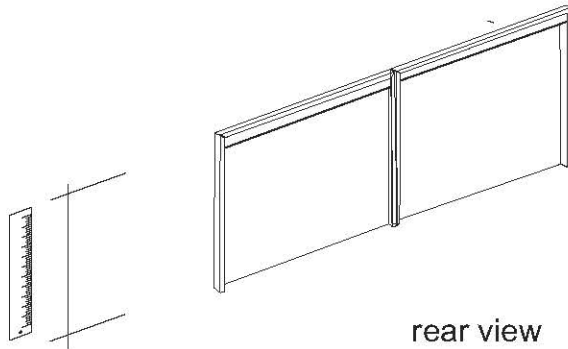

FACES

WHITE GLOSSY LACQUERED

WHITE GLOSSY LACQUERED

BACK PANELS

White glossy lacquered

For mattress width	QS	KS
Code	28232	28234
M ³	0,42	0,48

BEDFRAME "NEW CURVED"

White glossy lacquered

For mattress width	QS	KS
Code	6885U	6890U
M ³	0,16	0,18

SET OF DRAWERS FOR BEDFRAME

White glossy lacquered

For mattress width	QS	KS
Code	6885U9	6890U9
M ³	0,73	0,79

POP headboard assembly instructions

1.- Union both rear pannels

2.- Measure the height of rear panel where it has to be hanged to the wall

3. 1.-- Fix the hanger in the wall to fix the panels

3. 2.-- Fix the hanger in the wall to fix the panels

Montageschema - KLEIDERSCHARNK 4-TUERIG