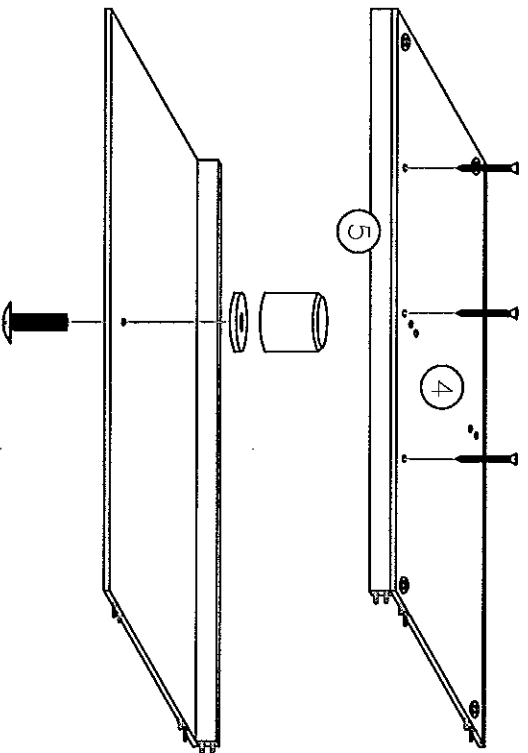

15 Min.

CHECKLISTE BESCHLÄGE

Kode	S	P3
ARTIKEL		
Menge	16	3

PP2	Z
tbl 8rma X 40	1
1	1

D	E
1	1

MASSITAB