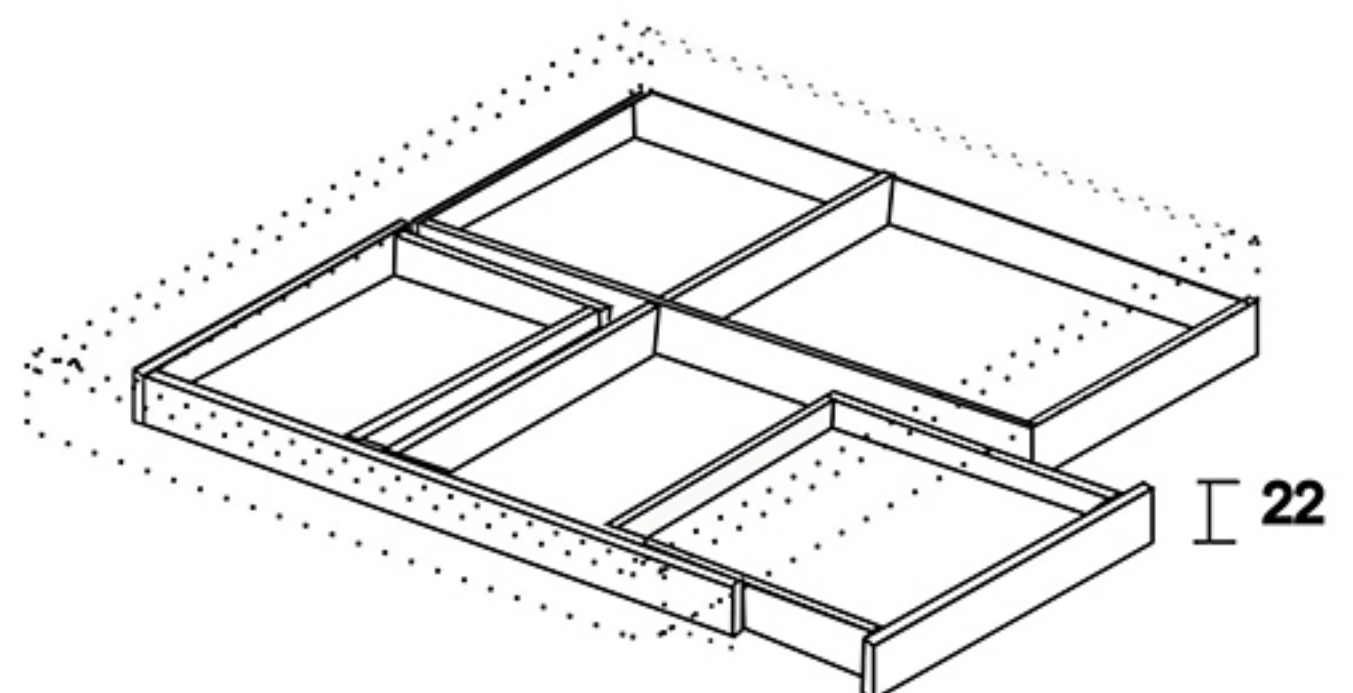

FACES

WHITE GLOSSY LACQUERED

WHITE GLOSSY LACQUERED

BACK PANELS

White glossy lacquered

For mattress width	QS	KS
Code	28232	28234
M ³	0,42	0,48

BEDFRAME "NEW CURVED"

White glossy lacquered

For mattress width	QS	KS
Code	6885U	6890U
M ³	0,16	0,18

SET OF DRAWERS FOR BEDFRAME

White glossy lacquered

For mattress width	QS	KS
Code	6885U9	6890U9
M ³	0,73	0,79

POP headboard assembly instructions

1.- Union both rear pannels

2.- Measure the height of rear panel where it has to be hanged to the wall

3. 1.-- Fix the hanger in the wall to fix the panels

3. 2.-- Fix the hanger in the wall to fix the panels

Montageschema - KLEIDERSCHARNK 4-TUERIG