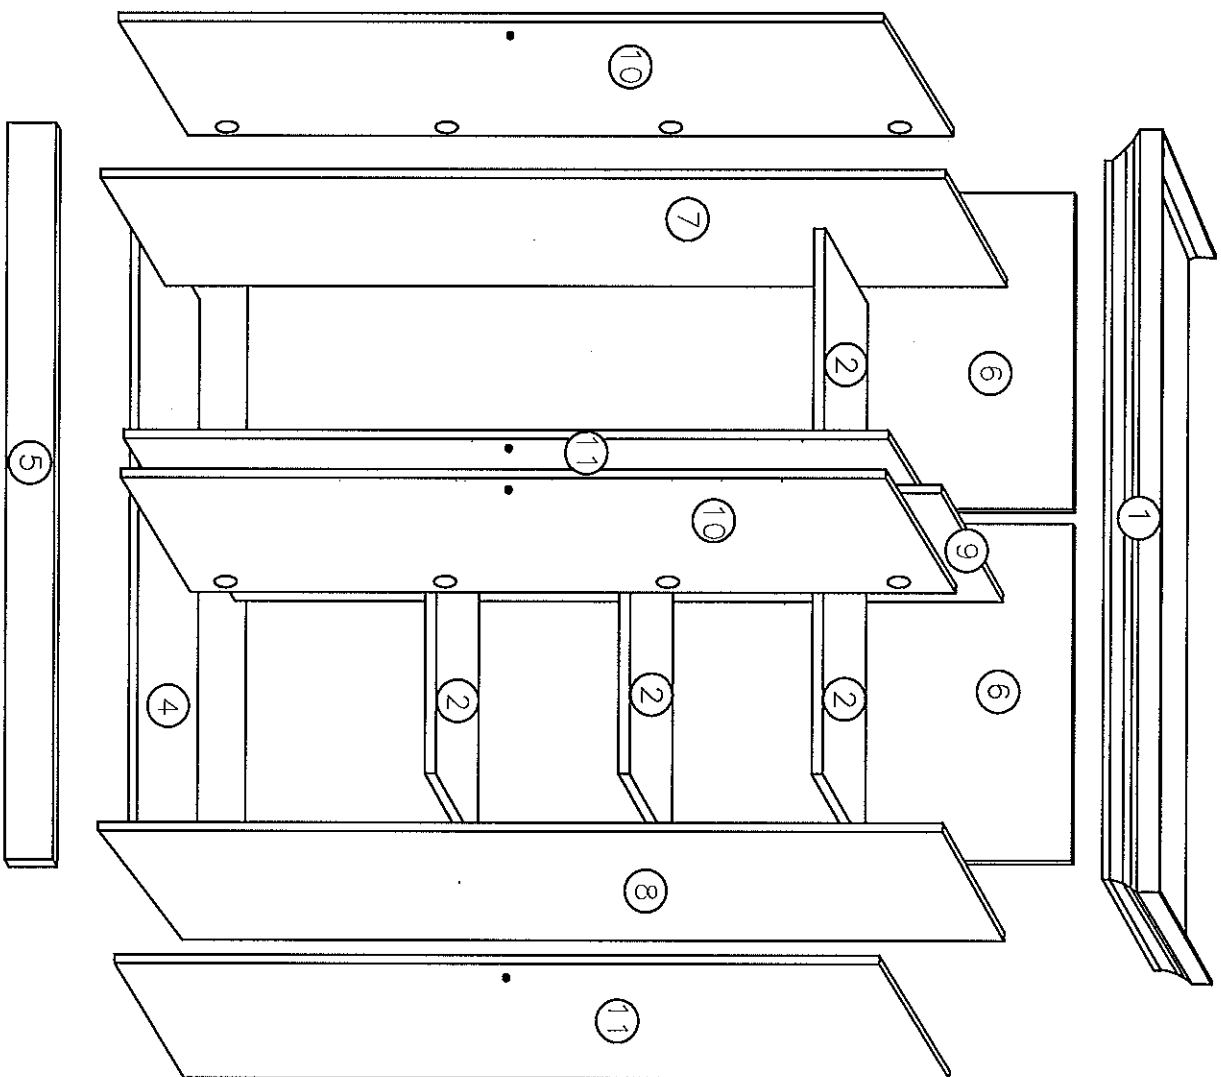

Montageschema - KLEIDERSCHARNK 4-TUERIG

Mod. SARA

MADE IN ITALY

15 Min.

CHECKLISTE BESCHLÄGE

Kode	S	P3
ARTIKEL		
Menge	16	3

PP2	Z
tbl 8rma X 40	1
1	1

D	E
1	1

MASSITAB