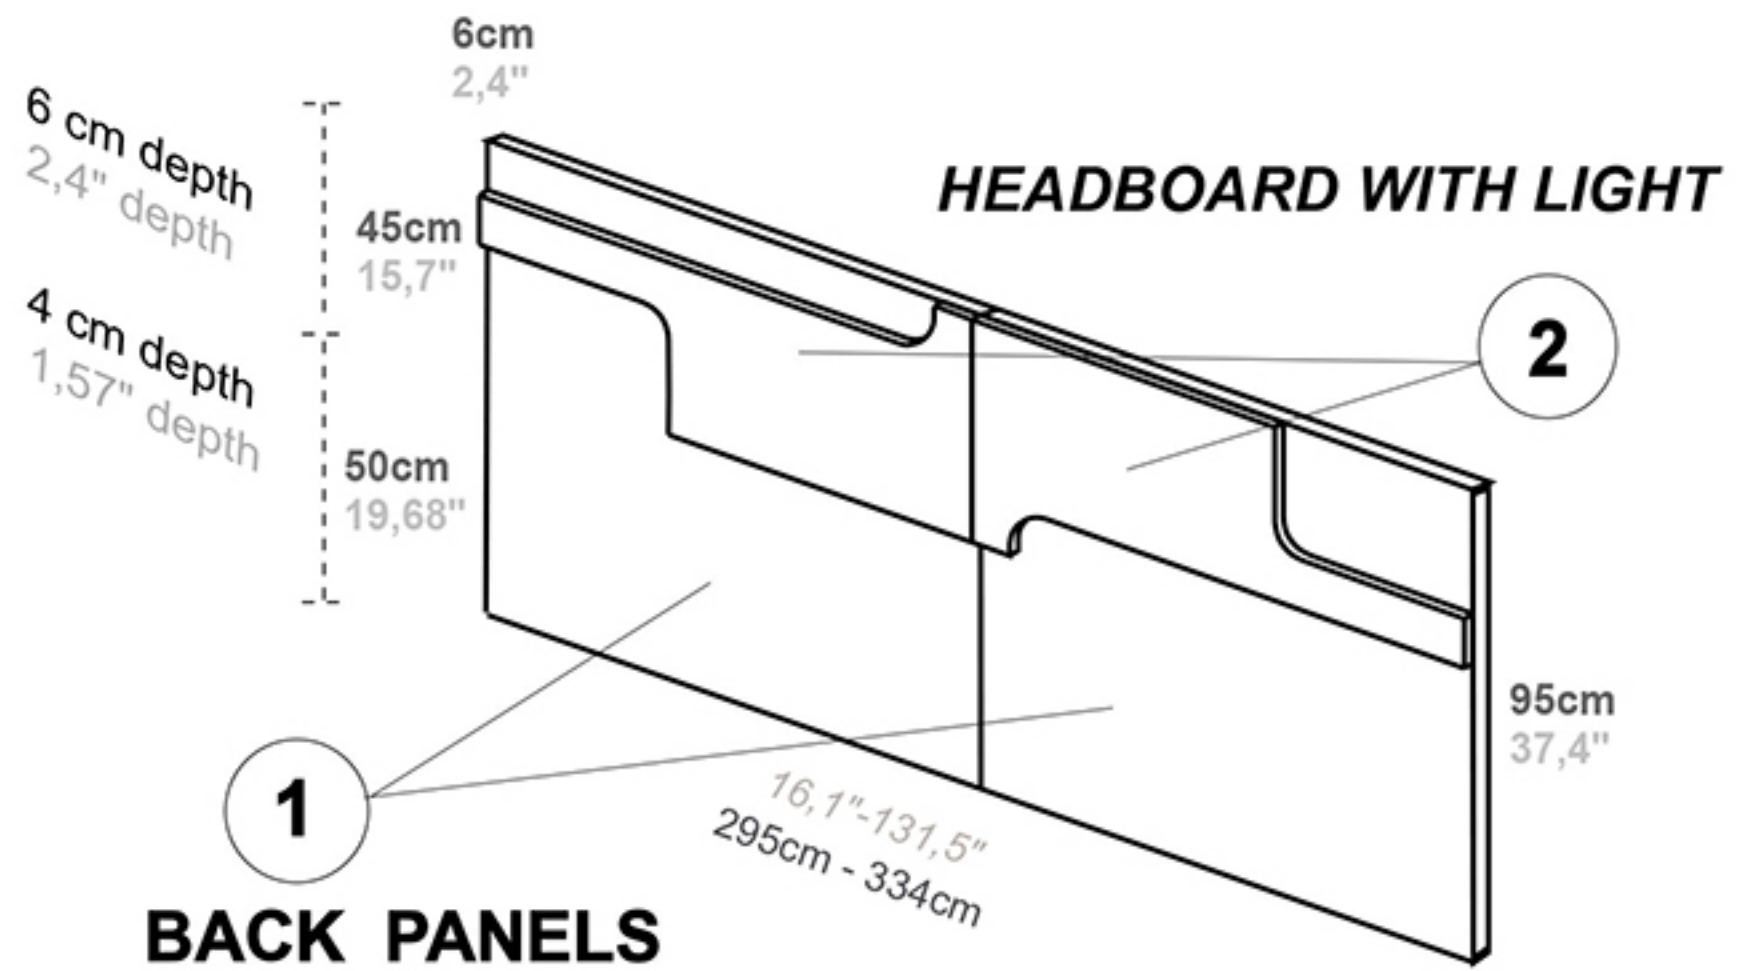

FACES

WHITE GLOSSY LACQUERED

WHITE GLOSSY LACQUERED

BACK PANELS

White glossy lacquered

For mattress width	QS	KS
Code	28232	28234
M ³	0,42	0,48

BEDFRAME "NEW CURVED"

White glossy lacquered