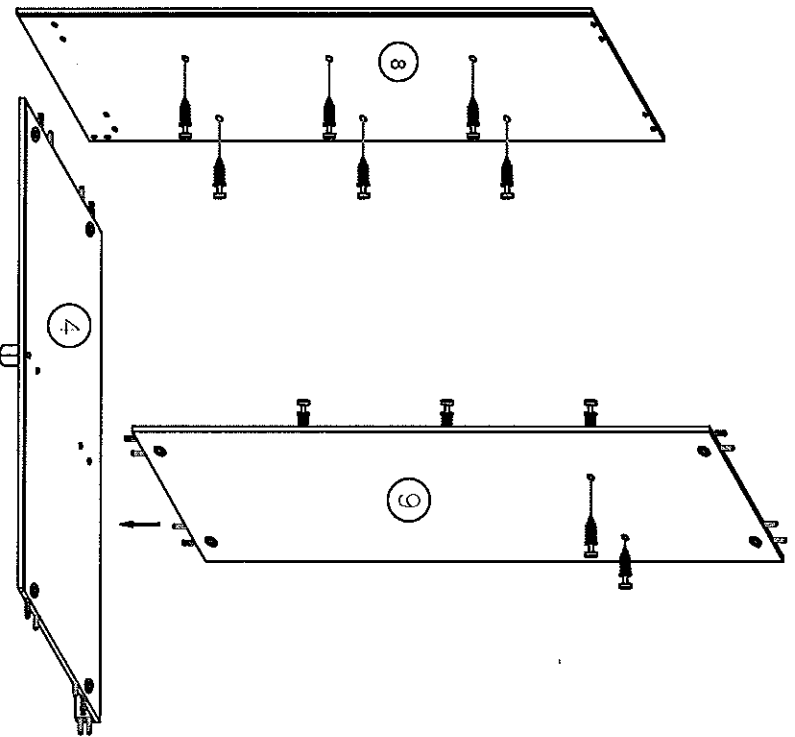

15 Min.

CHECKLISTE BESCHLÄGE

Kode	S	P3
ARTIKEL		
Menge	16	3

PP2	Z
tbl 8rma X 40	1
1	1

D	E
1	1

MASSITAB