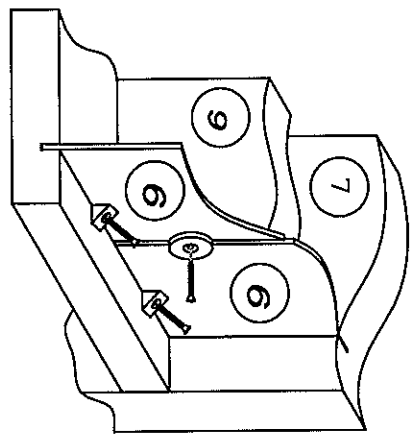

30 Min.

CHECKLISTE BESCHLÄGE

Kode	P1	Y
ARTIKEL	 fps 3,5 X 15	
Menge	10	10

0	1	2	3	4	5	6	7	8	9

MASSITAB