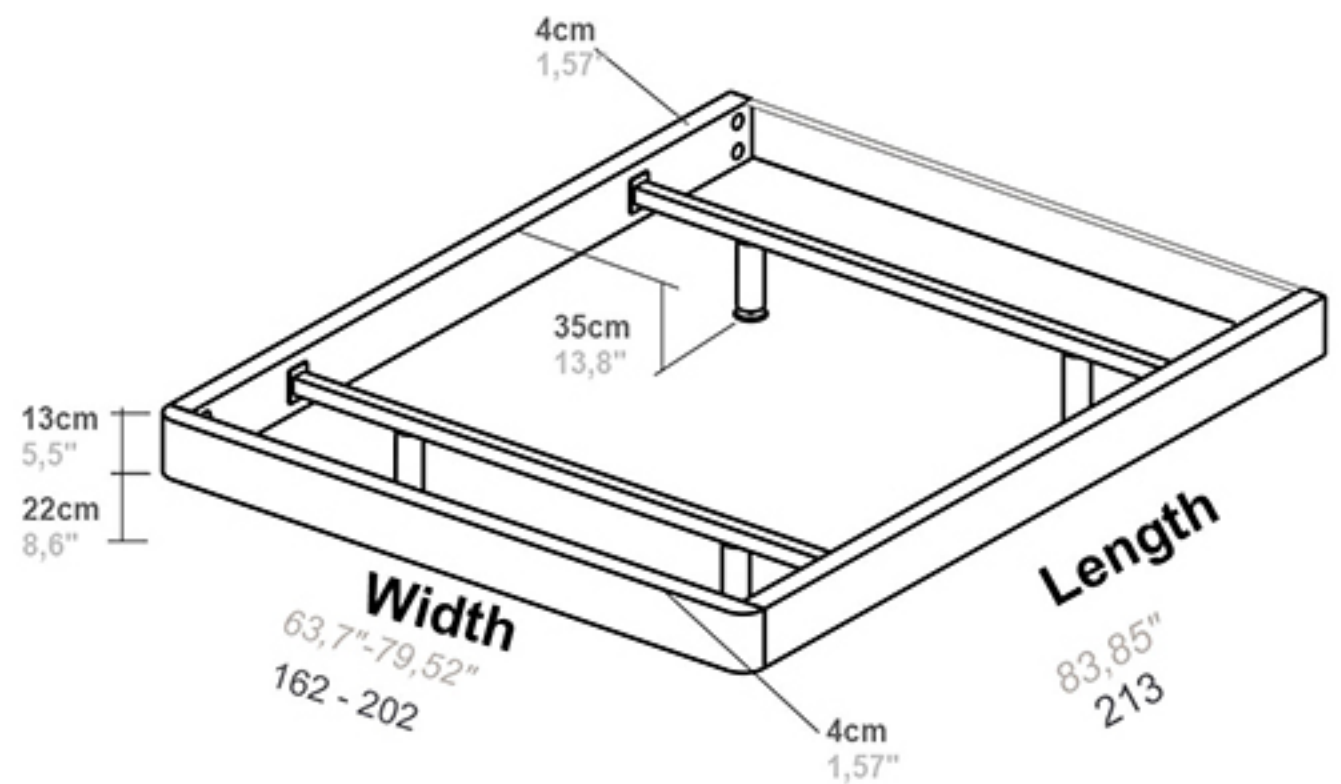

FACES

WHITE GLOSSY LACQUERED

WHITE GLOSSY LACQUERED

BACK PANELS

White glossy lacquered

For mattress width	QS	KS
Code	28232	28234
M ³	0,42	0,48

BEDFRAME "NEW CURVED"

White glossy lacquered

For mattress width	QS	KS
Code	6885U	6890U
M ³	0,16	0,18

SET OF DRAWERS FOR BEDFRAME

White glossy lacquered

For mattress width	QS	KS
Code	6885U9	6890U9
M ³	0,73	0,79

POP headboard assembly instructions

1.- Union both rear pannels