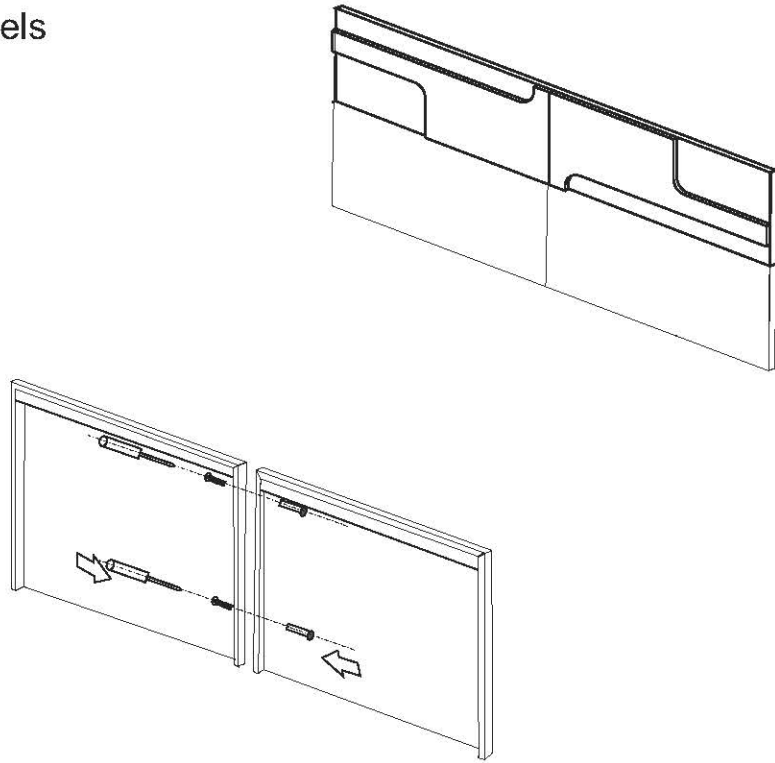

For mattress width	QS	KS
Code	6885U	6890U
M ³	0,16	0,18

SET OF DRAWERS FOR BEDFRAME

White glossy lacquered

For mattress width	QS	KS
Code	6885U9	6890U9
M ³	0,73	0,79

POP headboard assembly instructions

1.- Union both rear pannels

2.- Measure the height of rear panel where it has to be hanged to the wall

3. 1.-- Fix the hanger in the wall to fix the panels

3. 2.-- Fix the hanger in the wall to fix the panels

Montageschema - KLEIDERSCHARNK 4-TUERIG