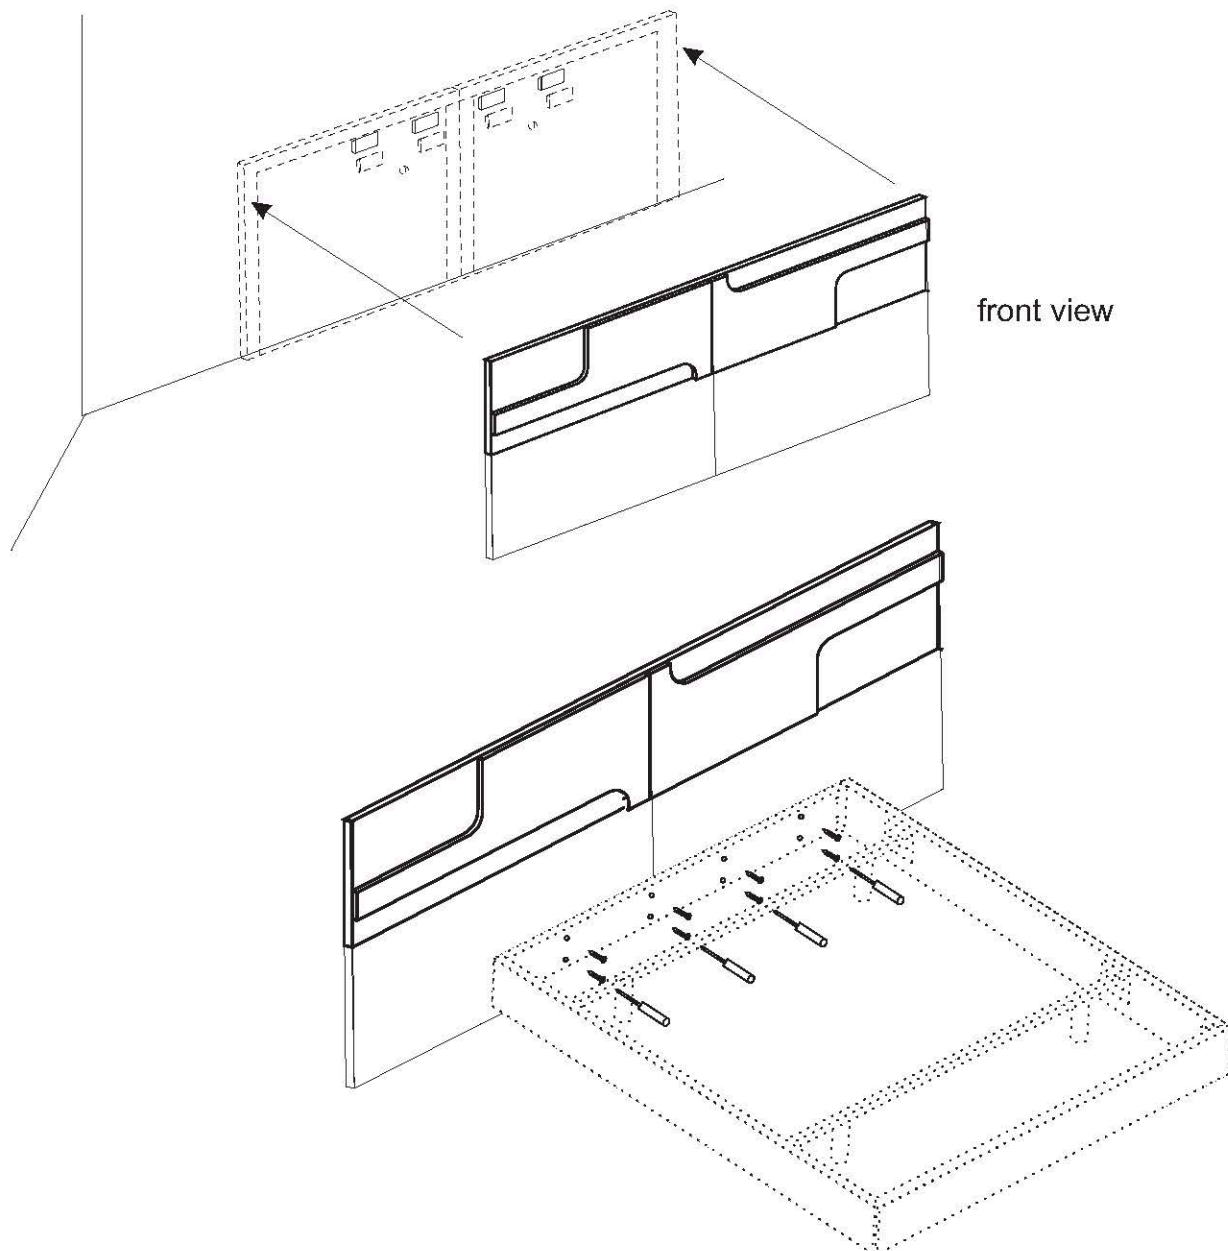

For mattress width	QS	KS
Code	6885U	6890U
M ³	0,16	0,18

SET OF DRAWERS FOR BEDFRAME

White glossy lacquered

For mattress width	QS	KS
Code	6885U9	6890U9
M ³	0,73	0,79

POP headboard assembly instructions

1.- Union both rear pannels

2.- Measure the height of rear panel where it has to be hanged to the wall

3. 1.-- Fix the hanger in the wall to fix the panels

3. 2.-- Fix the hanger in the wall to fix the panels

Montageschema - KLEIDERSCHARNK 4-TUERIG