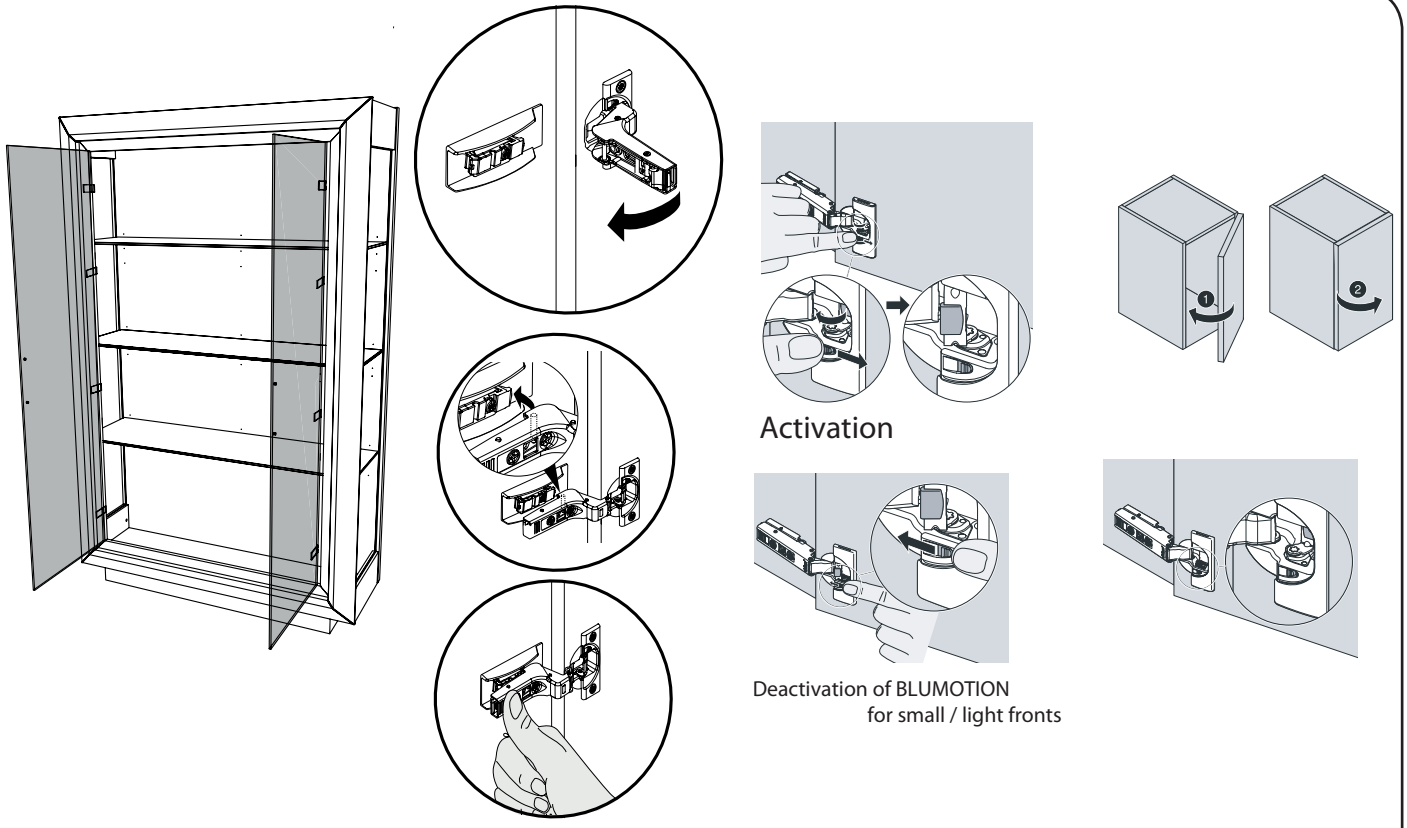

16

17

18

19

Activation

Deactivation of BLUMOTION
for small / light fronts

max. ± 3.0 mm

± 2.0 mm