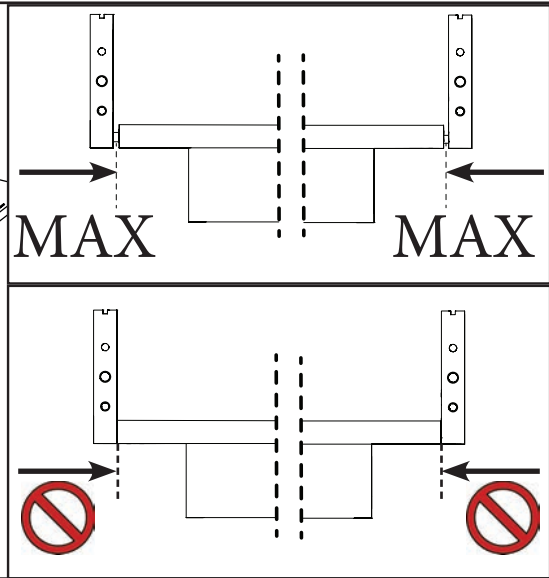

ELITE DAY

TWO DOOR VITRINE

YouTube

CO155VT2.01PL01
CO155VT2.01PL02
CO155VT2.01PL03
CO155VT2.01VE04
CO155VT1.01VE05
CO155VT2.01VE05

m (x1) MPM15501	a (x6) TSP Ø4x60	b (x11) MPARVV013	c (x11) MPARVV014	d (x15) TSP Ø3.5x25	e (x2) MPXFER61	f (x6) TSP Ø3x16
g (x6) MPXFSC01	h (x2) MPXFER62	i (x8) MPC04CL01	l (x16) TSP Ø3.5x18	n (x4) TBL MA4 x12	o (x4) MPXRON02	
p (x12) TSP Ø4x20 BLAK	q (x4) MPVC14XX0002	v (x4) MPVT30TBL1000	r (x2) MPXSLE30	s (x2) MPXSLE53	w (x1) MPKELI02	

3

MAX

MAX

please, do not
screw it all in
immediately but
little by little in
sequence!

4

OK

OK

YES

YES

NO

5

please, do not
screw it all in
immediately but
little by little in
sequence!

6

7

please, do not
screw it all in
immediately but
little by little in
sequence!

8