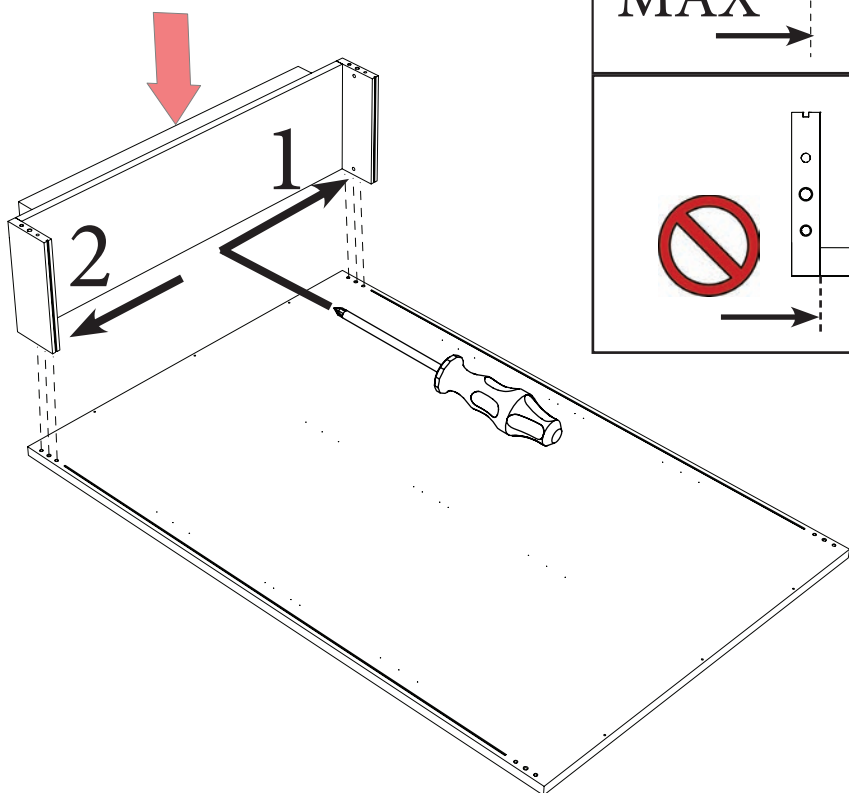

ELITE DAY

TWO DOOR VITRINE

YouTube

CO155VT2.01PL01
CO155VT2.01PL02
CO155VT2.01PL03
CO155VT2.01VE04
CO155VT1.01VE05
CO155VT2.01VE05

m (x1) MPM15501	a (x6) TSP Ø4x60	b (x11) MPARVV013	c (x11) MPARVV014	d (x15) TSP Ø3.5x25	e (x2) MPXFER61	f (x6) TSP Ø3x16
g (x6) MPXFSC01	h (x2) MPXFER62	i (x8) MPC04CL01	l (x16) TSP Ø3.5x18	n (x4) TBL MA4 x12	o (x4) MPXRON02	
p (x12) TSP Ø4x20 BLAK	q (x4) MPVC14XX0002	v (x4) MPVT30TBL1000	r (x2) MPXSLE30	s (x2) MPXSLE53	w (x1) MPKELI02	

3

MAX

MAX

please, do not
screw it all in
immediately but
little by little in
sequence!

4

OK

OK

YES