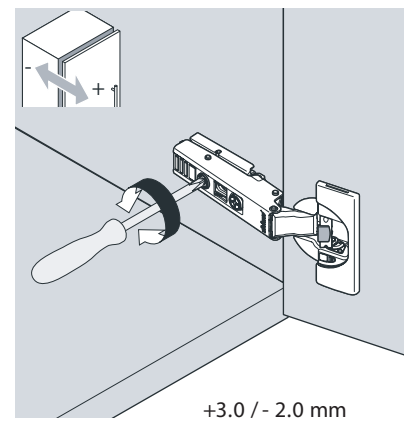

16

17

18

19

Activation

Deactivation of BLUMOTION
for small / light fronts

max. ± 3.0 mm

± 2.0 mm