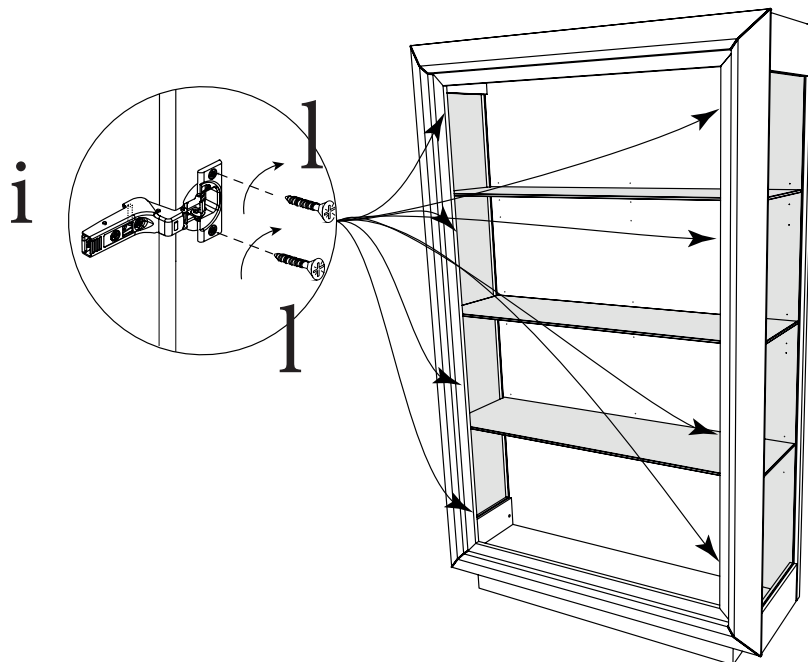

16

17

18

19

Activation

Deactivation of BLUMOTION
for small / light fronts

max. ± 3.0 mm

± 2.0 mm