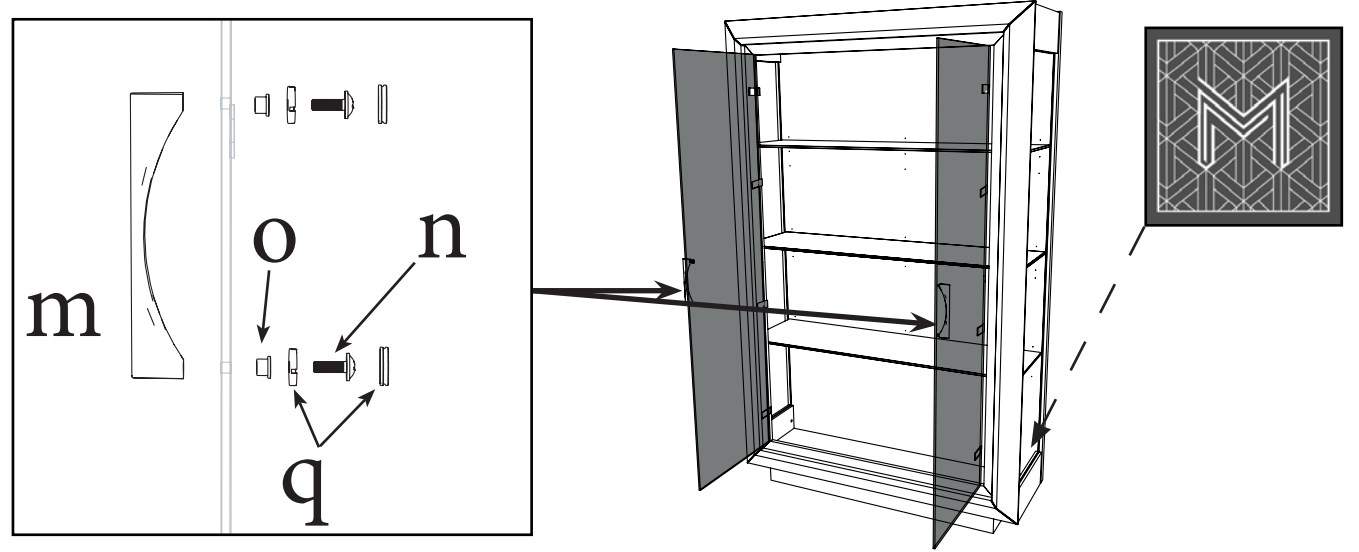

CAMELGROUP srl
Via S. Antonio 7 - 31010 Orsago - TV - Italy
Ph: +39 0438 997411 - Email : info@camelgroup.it

camelgroup.it