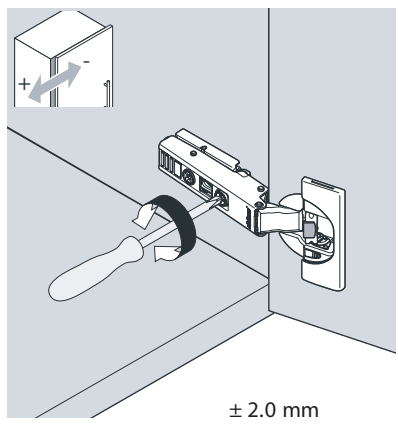

16

17

18

19

Activation

Deactivation of BLUMOTION
for small / light fronts

max. ± 3.0 mm

± 2.0 mm