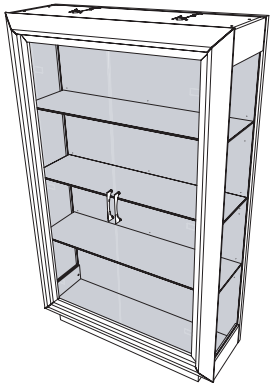

ELITE DAY

TWO DOOR VITRINE

YouTube

CO155VT2.01PL01
CO155VT2.01PL02
CO155VT2.01PL03
CO155VT2.01VE04
CO155VT1.01VE05
CO155VT2.01VE05

m (x1) MPM15501	a (x6) TSP Ø4x60	b (x11) MPARVV013	c (x11) MPARVV014	d (x15) TSP Ø3.5x25	e (x2) MPXFER61	f (x6) TSP Ø3x16
g (x6) MPXFSC01	h (x2) MPXFER62	i (x8) MPC04CL01	l (x16) TSP Ø3.5x18	n (x4) TBL MA4 x12	o (x4) MPXRON02	
p (x12) TSP Ø4x20 BLAK	q (x4) MPVC14XX0002	v (x4) MPVT30TBL1000	r (x2) MPXSLE30	s (x2) MPXSLE53	w (x1) MPKELI02	

3

MAX

MAX

please, do not
screw it all in
immediately but
little by little in
sequence!

4

OK

OK

YES