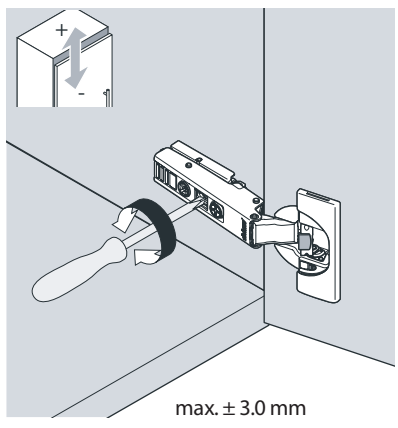

16

17

18

19

Activation

Deactivation of BLUMOTION
for small / light fronts

max. ± 3.0 mm

± 2.0 mm