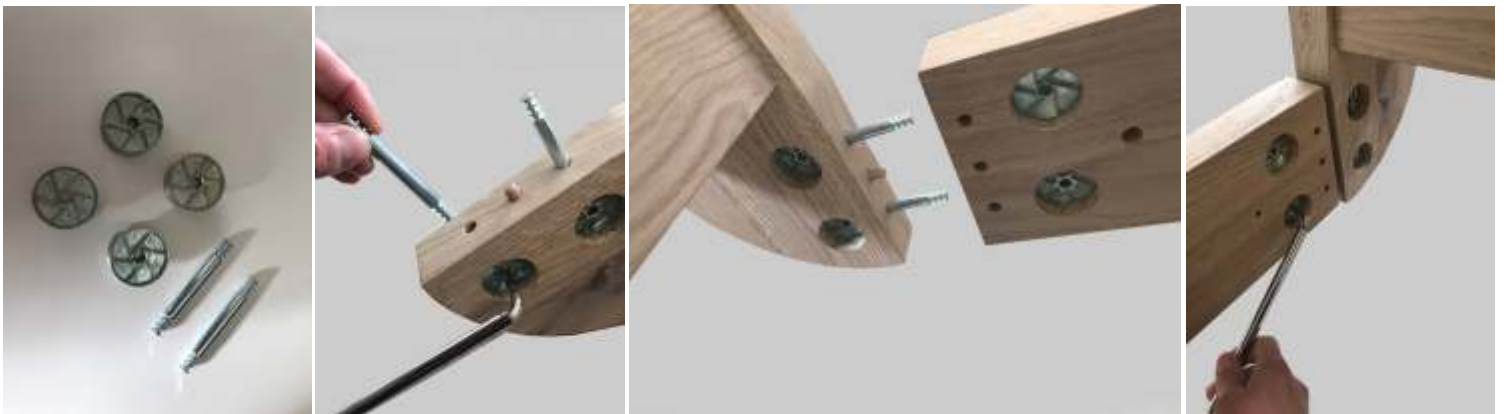

Bed AIR ASSEMBLY INSTRUCTIONS

2 PEOPLE REQUIRED FOR ASSEMBLY

IT IS IMPERATIVE TO FOLLOW INSTRUCTIONS IN THE SAME ORDER AS INDICATED

1.- BED PLATFORM ASSEMBLY

2.- TO FIX THE BED PLATFORM TO THE HEADBOARD

3.- TO ASSEMBLE THE ACRYLIC LEGS

Se necesitan 2 operarios para el montaje

Es Imprescindible seguir el orden de montaje indicado

4.- TO ASSEMBLE NIGHTSTANDS AND SIDE WINGS (LATERALS)

5.- TO ASSEMBLE NIGHTSTANDS TO THE BED PLATFORM

6.- HANG THE BED TO THE WALL USING THE WOODEN WEDGES