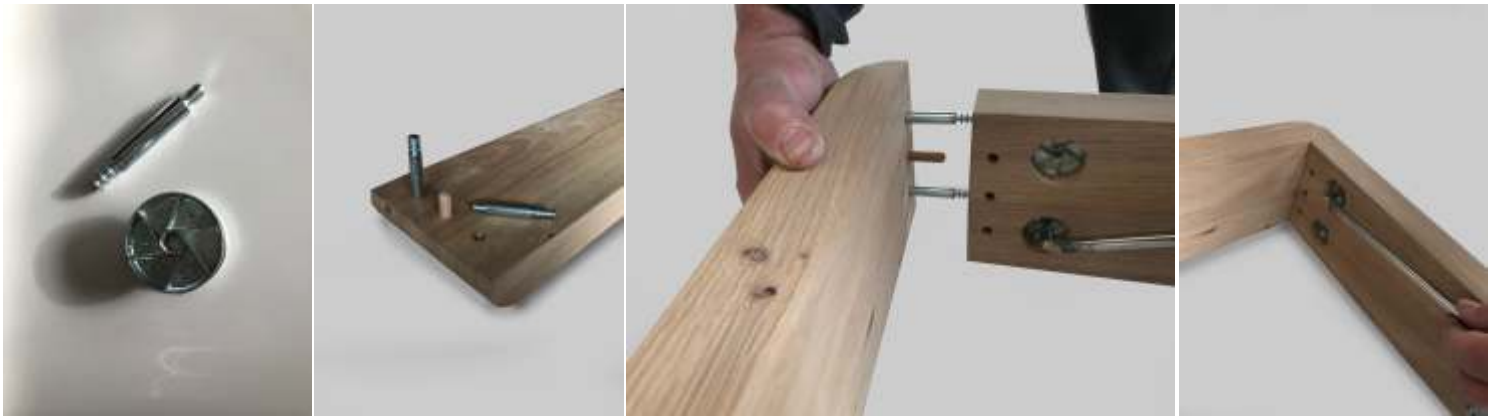

Bed AIR ASSEMBLY INSTRUCTIONS

2 PEOPLE REQUIRED FOR ASSEMBLY

IT IS IMPERATIVE TO FOLLOW INSTRUCTIONS IN THE SAME ORDER AS INDICATED

1.- BED PLATFORM ASSEMBLY

2.- TO FIX THE BED PLATFORM TO THE HEADBOARD

3.- TO ASSEMBLE THE ACRYLIC LEGS

Se necesitan 2 operarios para el montaje

Es Imprescindible seguir el orden de montaje indicado

4.- TO ASSEMBLE NIGHTSTANDS AND SIDE WINGS (LATERALS)

5.- TO ASSEMBLE NIGHTSTANDS TO THE BED PLATFORM

6.- HANG THE BED TO THE WALL USING THE WOODEN WEDGES