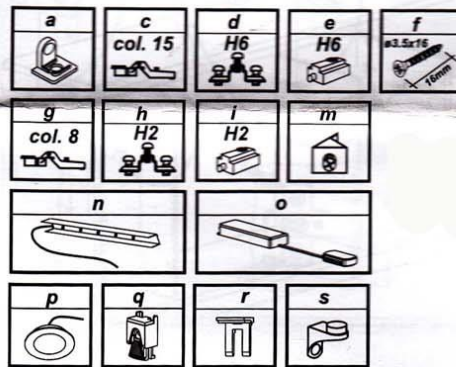

ROMA DAY

BUFFET

WOOD DOORS (TYPE A)
 GLASS DOORS (TYPE B)

TYPE A

TYPE B

1

7

LATERAL DOORS