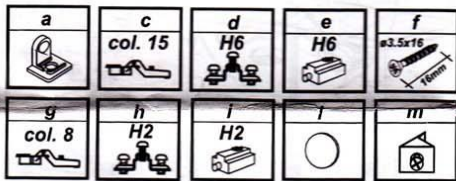

ROMA DAY

BUFFET

WOOD DOORS (TYPE A)
 GLASS DOORS (TYPE B)

TYPE A

TYPE B

1

7

LATERAL DOORS